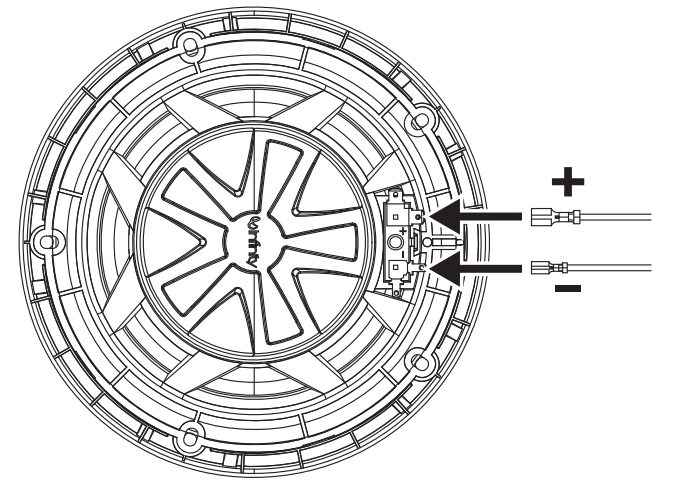

652m

Specifications	652m	6952m
Type:	6" (160mm) two-way marine speaker	6" x 9" (160mm x 230mm) two-way marine speaker
Peak power handling:	225W	300W
Power handling, continuous average:	75W RMS	100W RMS
Frequency response:	50Hz - 20kHz	36Hz - 20kHz
Nominal impedance:	4 ohms	4 ohms
Sensitivity (2.83V/m):	92dB	96dB
External diameter:	7-3/16" (182mm)	10-3/8" x 7-1/2" (263mm x 189mm)
Mounting cutout diameter:	5-3/16" (130mm)	8-19/32" x 5-3/4" (219mm x 145mm)
Mounting depth:	2-19/32" (66mm)	3-1/32" (77mm)
Overall depth:	3-19/32" (91mm)	4-7/32" (106mm)

Spécifications	652m	6952m
Type:	6" (160mm) haut-parleur marine deux voies	6" x 9" (160mm x 230mm) haut-parleur marine deux voies
Puissance crête admissible:	225W	300W
Puissance continue moyenne admissible:	75W RMS	100W RMS
Réponse en fréquence:	50Hz - 20kHz	36Hz - 20kHz
Impédance nominale:	4 ohms	4 ohms
Sensibilité (2,83V/m):	92dB	96dB
Diamètre externe:	7-3/16" (182mm)	10-3/8" x 7-1/2" (263mm x 189mm)
Diamètre de découpe du montage:	5-3/16" (130mm)	8-19/32" x 5-3/4" (219mm x 145mm)
Profondeur de montage:	2-19/32" (66mm)	3-1/32" (77mm)
Profondeur hors tout:	3-19/32" (91mm)	4-7/32" (106mm)

Specifications	652m	6952m
Tipo:	6" (160mm) altavoz marino de dos vías	6" x 9" (160mm x 230mm) altavoz marino de dos vías
Manejo de potencia pico:	225W	300W
Manejo de potencia, media continua:	75W RMS	100W RMS
Intervalo de frecuencias:	50Hz - 20kHz	36Hz - 20kHz
Impedancia nominal:	4 ohms	4 ohms
Sensibilidad (2,83V/m):	92dB	96dB
Diámetro exterior:	7-3/16" (182mm)	10-3/8" x 7-1/2" (263mm x 189mm)
Diámetro de orificio de montaje:	5-3/16" (130mm)	8-19/32" x 5-3/4" (219mm x 145mm)
Profundidad de montaje:	2-19/32" (66mm)	3-1/32" (77mm)
Profundidad total:	3-19/32" (91mm)	4-7/32" (106mm)

GENERAL CARE: Clean the speaker grilles with a damp cloth. Do not use any cleaners or solvents on the grilles or on the speaker units.

WARRANTY: Marine series speakers are warranted against defects. The duration of the speaker's warranty depends on the laws in the country in which it was purchased. Your local Infinity® car audio retailer can help you determine the length of your warranty. To register your product, please go to www.infinitysystems.com.

ENTRETIEN GÉNÉRAL : nettoyez les grilles du haut-parleur avec un chiffon humide. N'utilisez pas de produits de nettoyage ou de solvants sur les haut-parleurs ou sur leurs grilles.

CUIDADO GENERAL: Limpie las rejillas del altavoz con un paño húmedo. No utilice limpiadores ni disolventes sobre las rejillas ni sobre las unidades del altavoz.

HARMAN HARMAN International Industries, Inc.
8500 Balboa Boulevard, Northridge, CA 91329
UNITED STATES

HARMAN HARMAN International Industries, Inc.
8500 Balboa Boulevard, Northridge, CA 91329
ÉTATS UNIS

HARMAN HARMAN International Industries, Inc.
8500 Balboa Boulevard, Northridge, CA 91329
EE.UU.

Features, specifications and appearance are subject to change without notice.